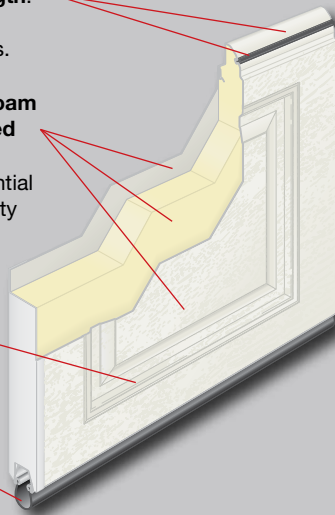

*Ask your dealer for details