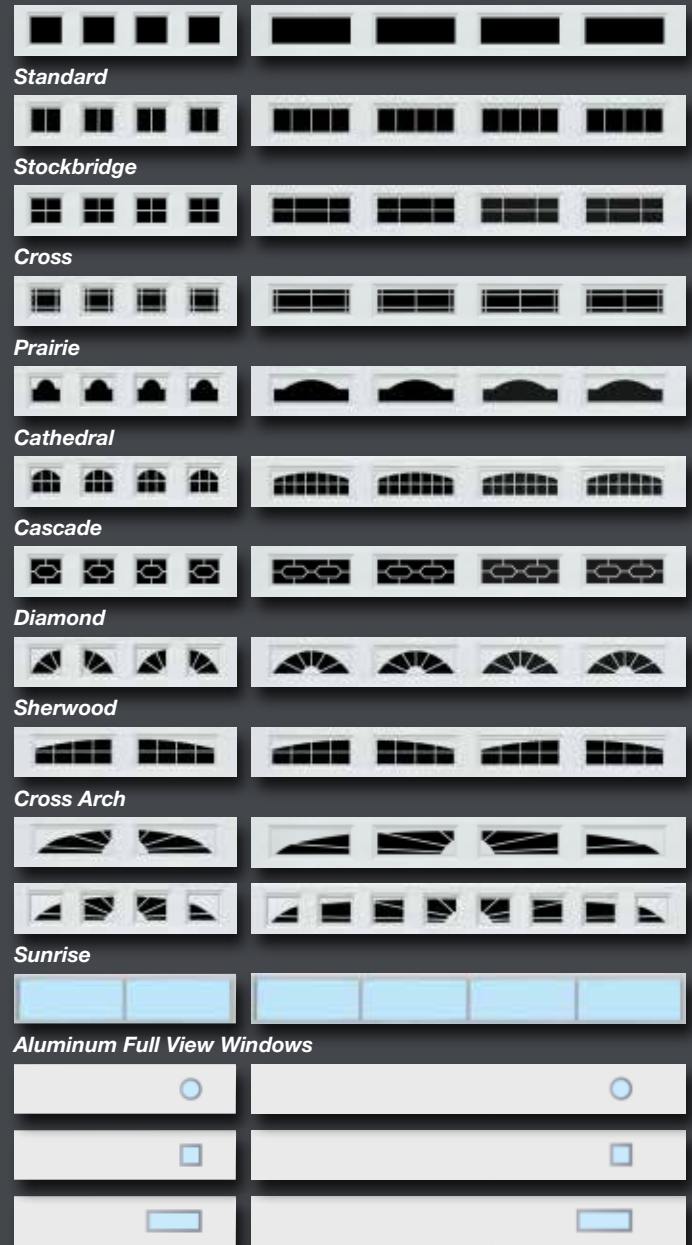

Select your favorite window design

Stainless Steel Accent Windows

SilentDrive®

The advanced technology in SilentDrive® garage door openers provide:

- Ultra quiet performance
- Unique safety features
- Maximum convenience